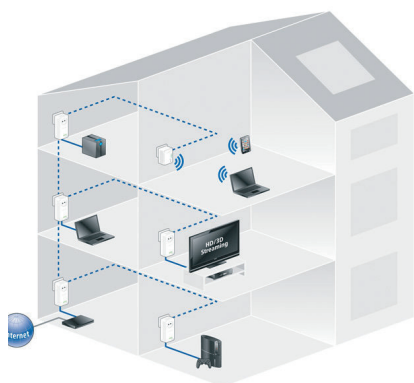

Netzwerkkarten

Gigabit PCIe Ethernet 100/1000	13,90
Intel Pro 1000 GT Gigabit PCI	26,90
Intel 2x 10G Ethernet X540T2 45pp	545,00
Gigabit Ethernetcard PCI	8,90

Printserver

Digitus Printserver 1x parallel	34,90
Digitus Printserver 1x USB	29,90
Digitus Printserver 1x MFP	39,90
DLink MFP Printserver USB	81,90
Linksys Switch+Printserver USB	59,90

AVM 7272 WLAN, Telefon, Anlage
DECT Schnurlostelefon, WLAN-Router, Telefonanlage analog, ISDN, Firewall, digitaler Anrufbeantw. VOIP, ADSL2+ **179,90**

AVM 3490 Fritzbox Router
DSL Router + WLAN n -Highspeed 450 Mbit, 4x LAN, 1x WAN, 1x USB 2.0, NAT Support, VPN-Support, Wifi Protected Setup (WPS), 3G USB Dongle Support **169,90**

AVM 7490 Fritzbox Phone - Anlage
VDSL Router + WLAN ac - Highspeed 1300Mbit (5GHz) + 450Mbit (2,4Ghz), Analog + ISDN Telefonanschluss, Firewall, integr. Basisstation f. DECT-Telefone, Faxempfang PDF VOIP, 4-Portswitch, WiFi-Multimedia **229,90**

DLINK HorstBox Professional **79,90**
*WLAN-Modem Router, Druckserver, Telefonanlage
1xS0-Bus extern, 3xEthernet, VOIP, DMZPort*

NEC-i Aspire Telefonanlage ab **999,00**
Max. 200 Amtsleitungen, max. 200 IP-Amtsll., 256 Analoge Teilnehmer, max. 512 IP-Teilnehmer, max. 384 digitale Teilnehmer, 490 DECT-Teilnehmer, Max. 64 Konferenzschaltungen, max. 2000 Durchwahlnummern, unbegrenzte PC-Vermittlungsplätze

Auerswald Telefonanlagen und Telefone auf Anfrage